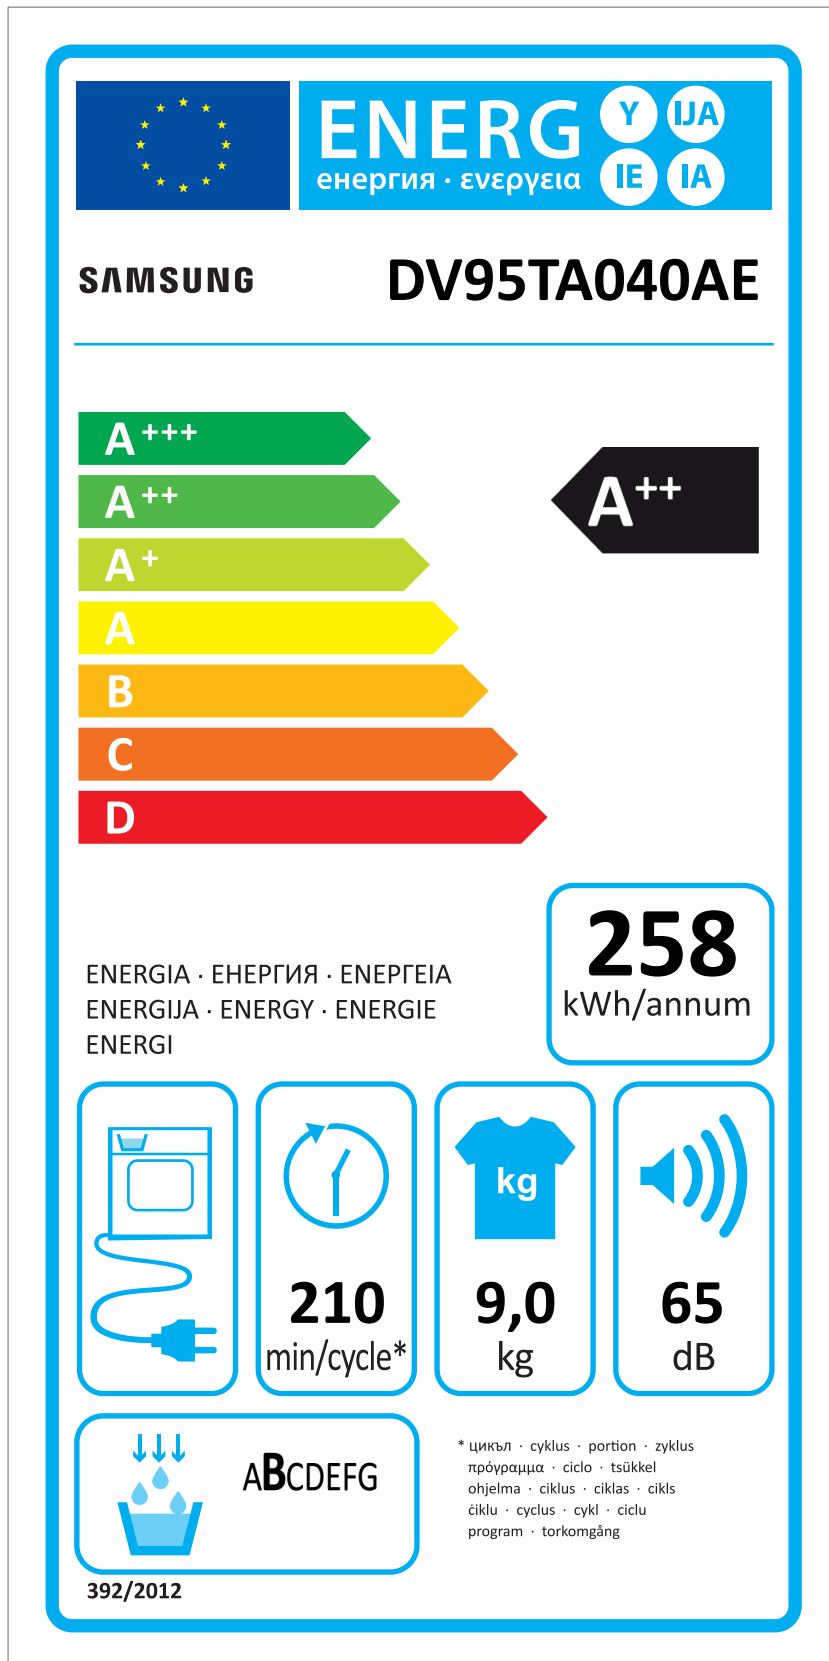

# ERP LABEL ENERGY (DRYER CONDENSER TYPE)

CODE : DC68-03225C  
Size : 110 x 220 (mm)  
Material : ART