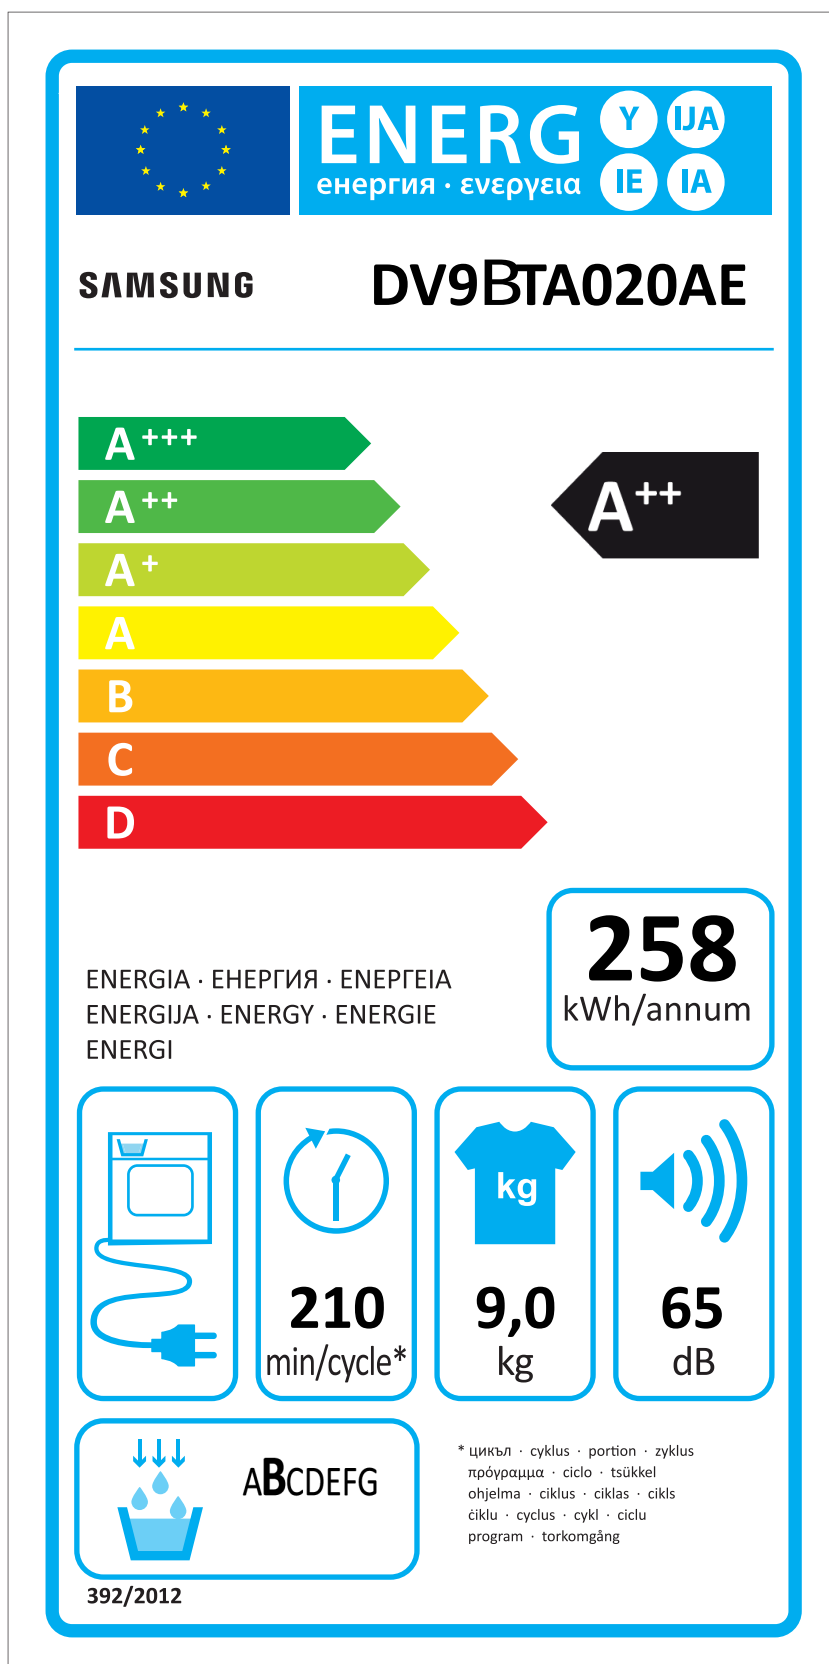

ERP LABEL ENERGY (DRYER CONDENSER TYPE)

CODE : DC68-03225C
Size : 110 x 220 (mm)
Material : ART