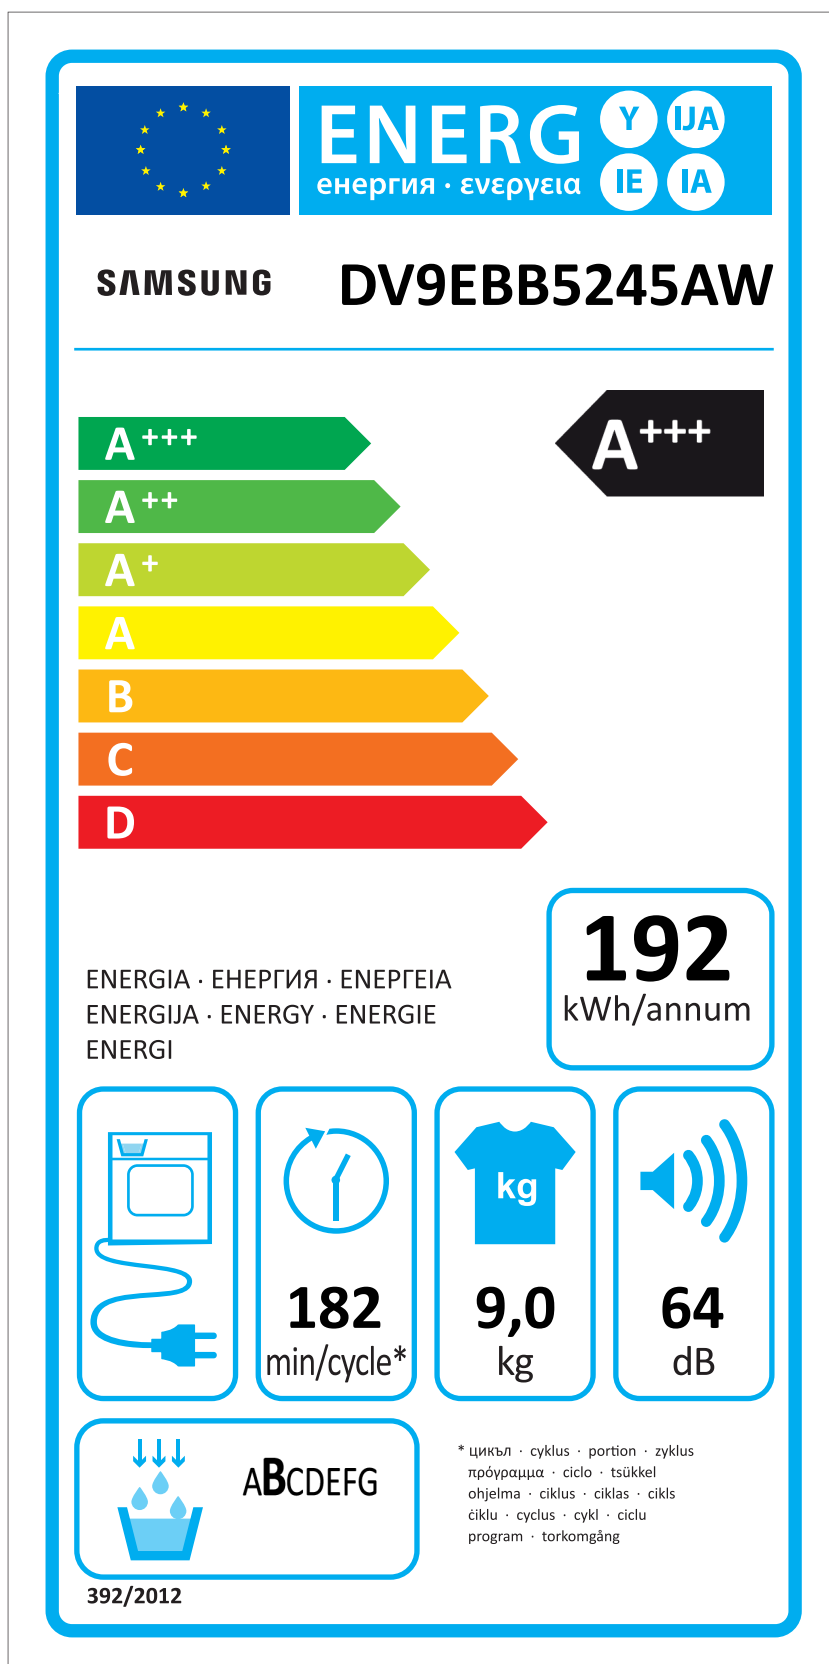

ERP LABEL ENERGY (DRYER CONDENSER TYPE)

CODE : DC68-03225C
Size : 110 x 220 (mm)
Material : ART