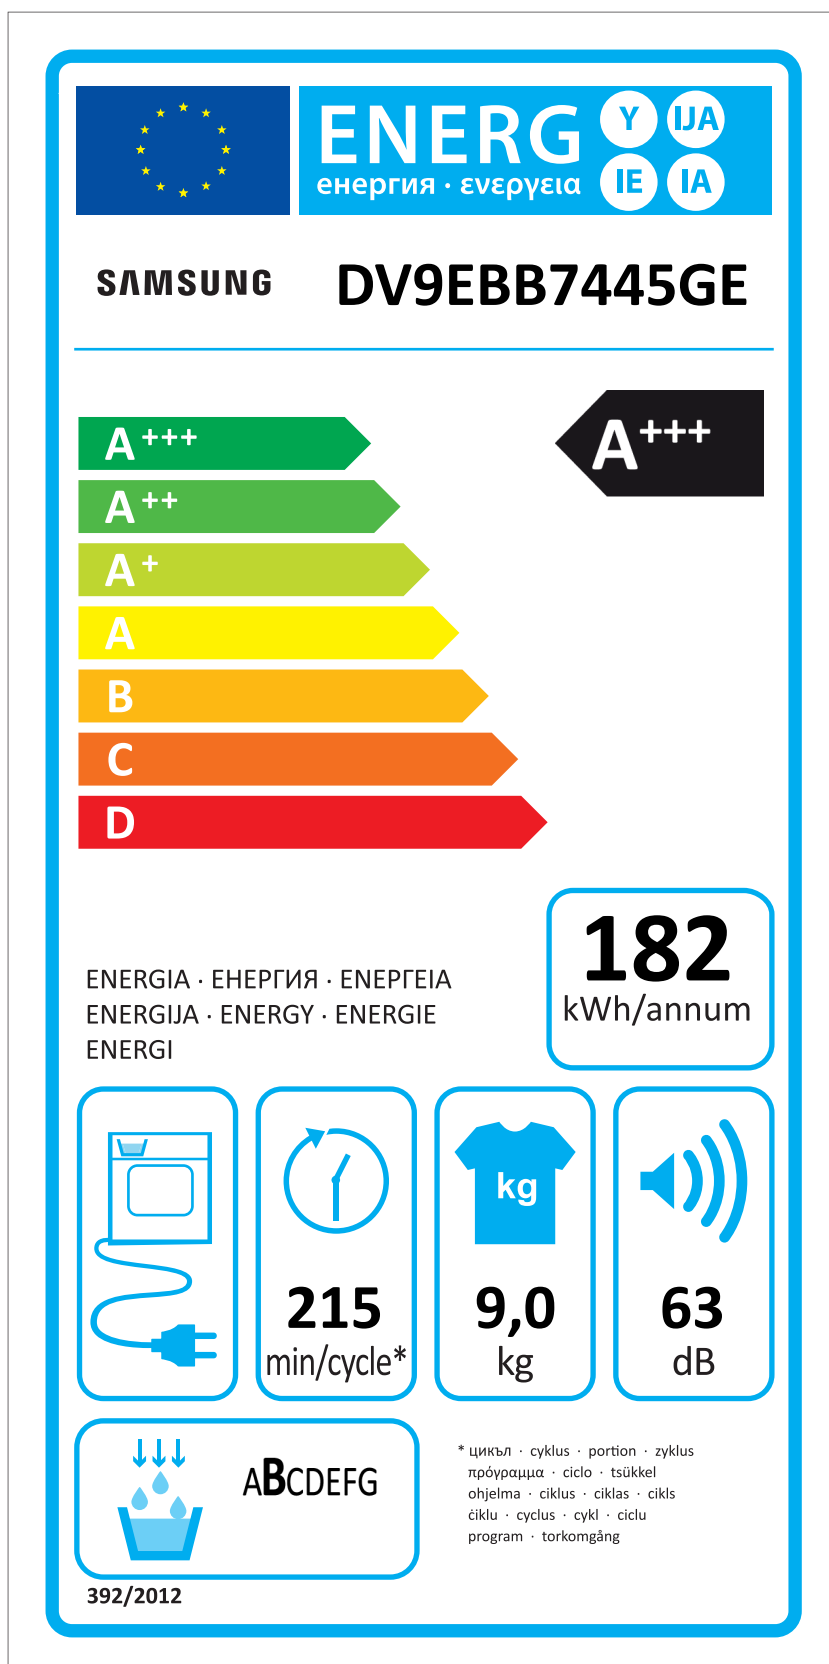

ERP LABEL ENERGY (DRYER CONDENSER TYPE)

CODE : DC68-03225C
Size : 110 x 220 (mm)
Material : ART