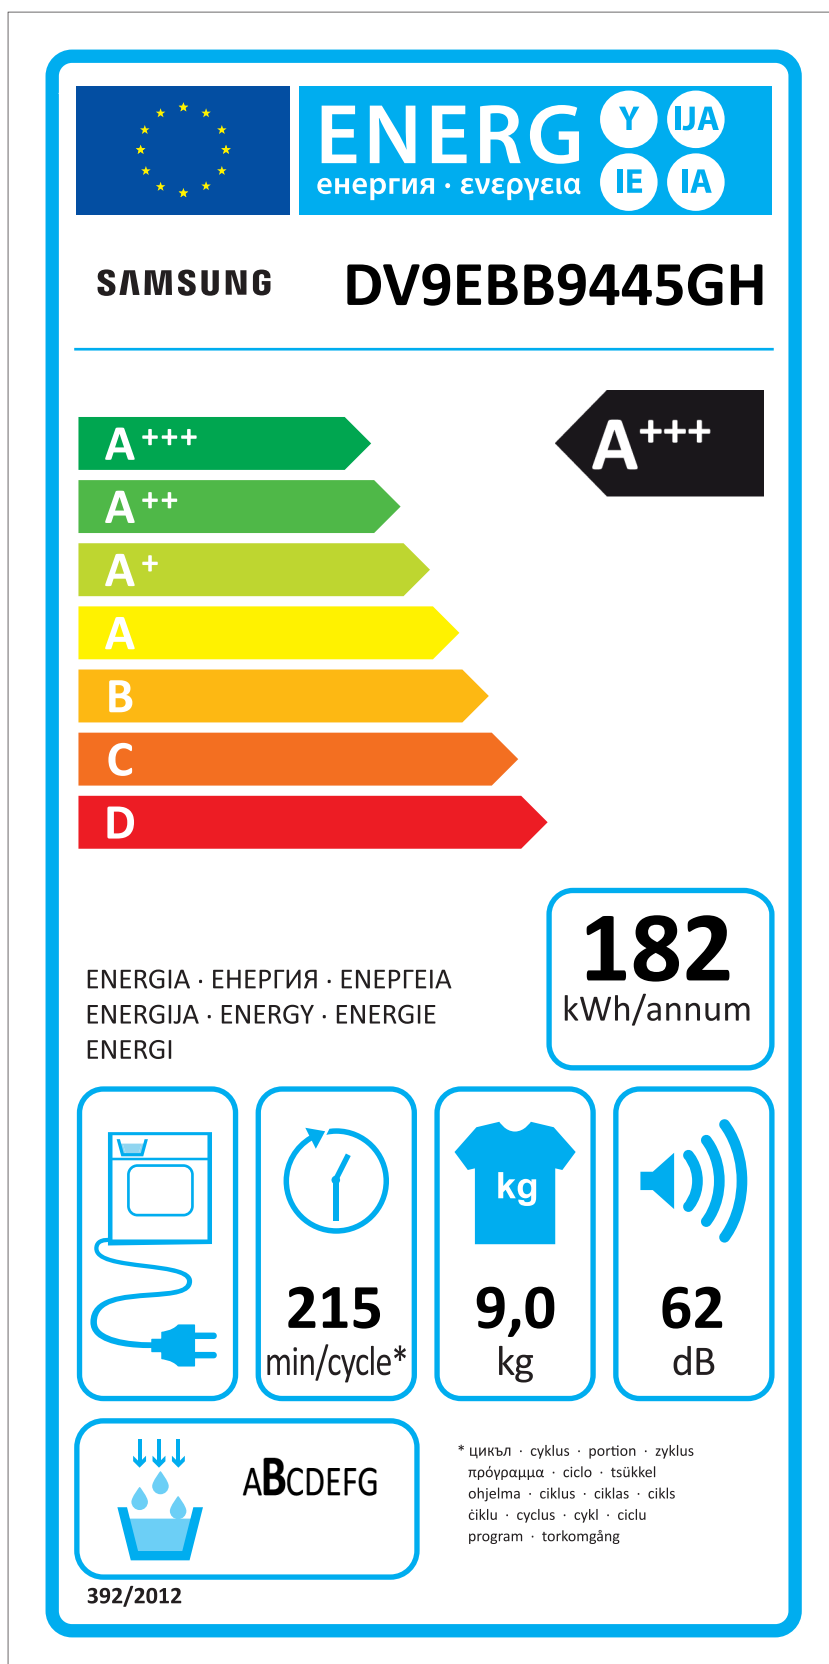

# ERP LABEL ENERGY (DRYER CONDENSER TYPE)

CODE : DC68-03225C  
Size : 110 x 220 (mm)  
Material : ART