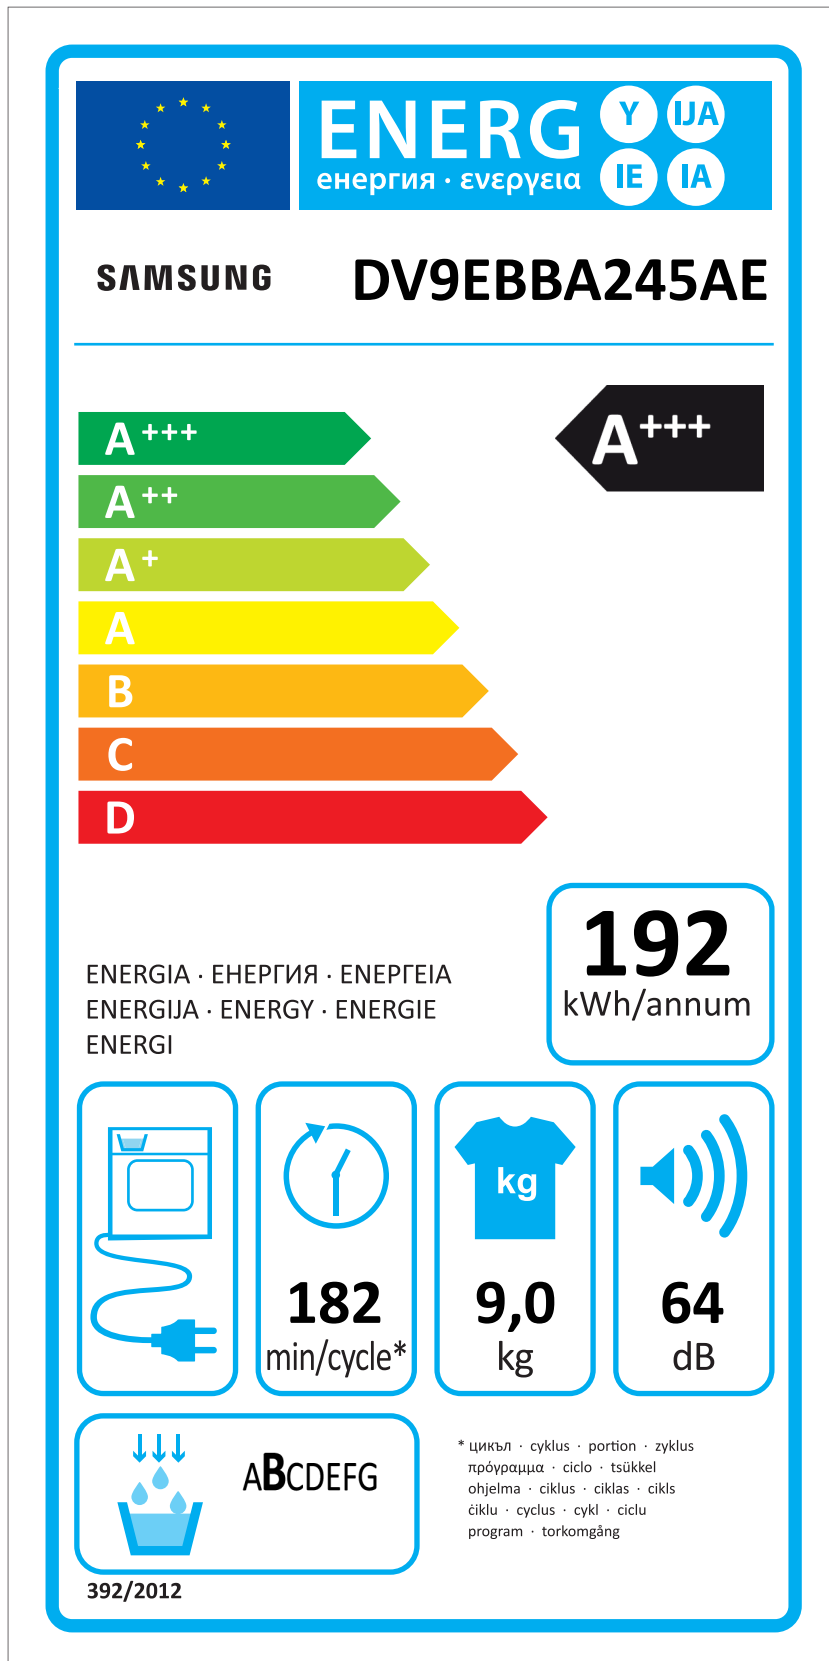

ERP LABEL ENERGY (DRYER CONDENSER TYPE)

CODE : DC68-03225C
Size : 110 x 220 (mm)
Material : ART