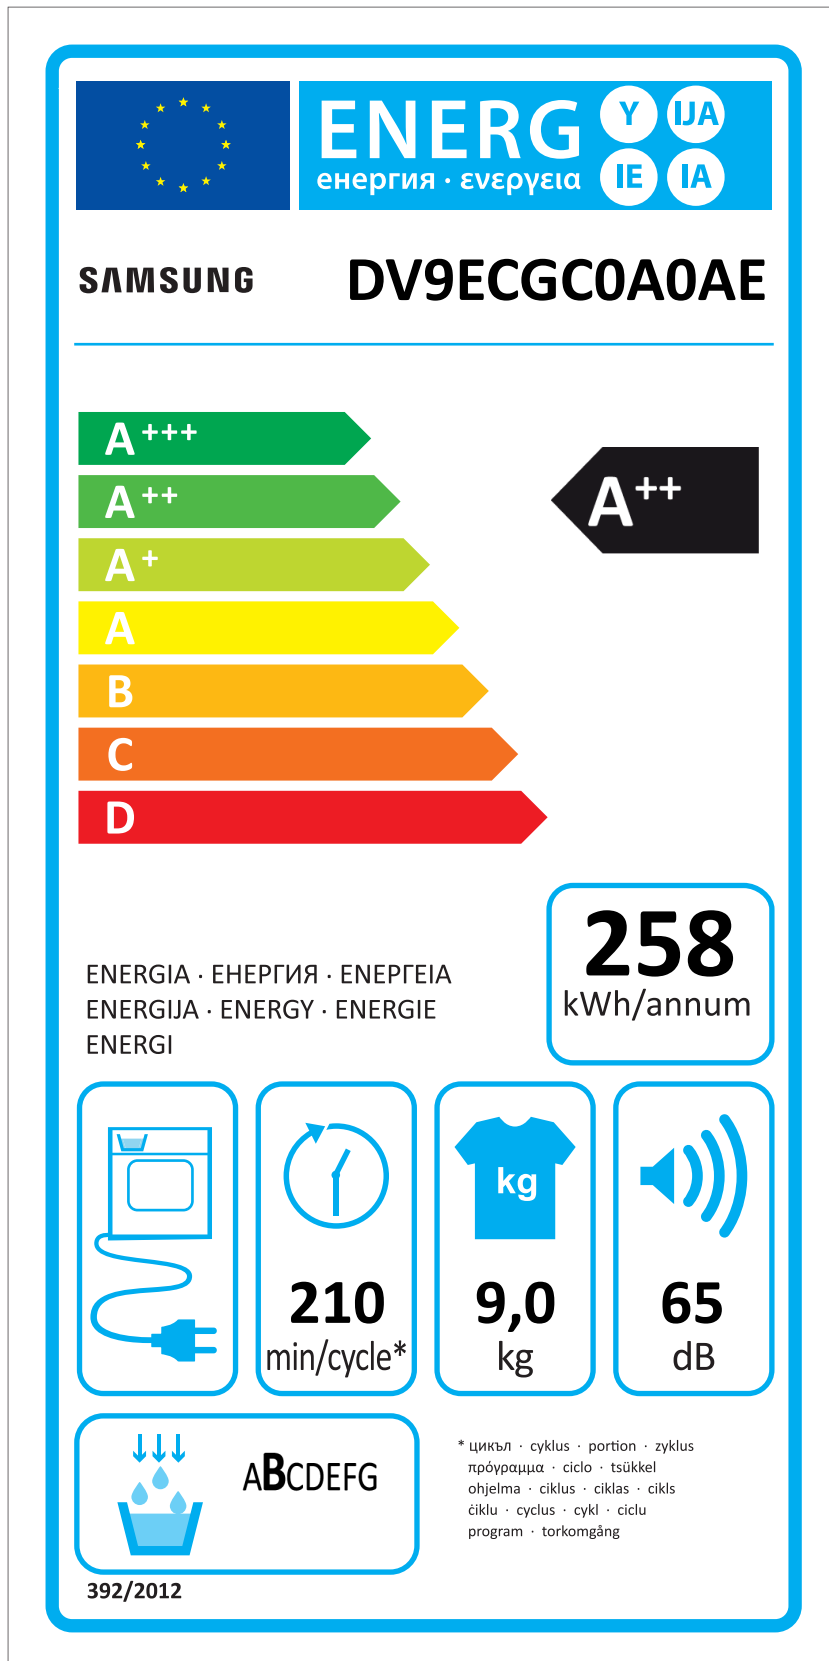

ERP LABEL ENERGY (DRYER CONDENSER TYPE)

CODE : DC68-03225C
Size : 110 x 220 (mm)
Material : ART