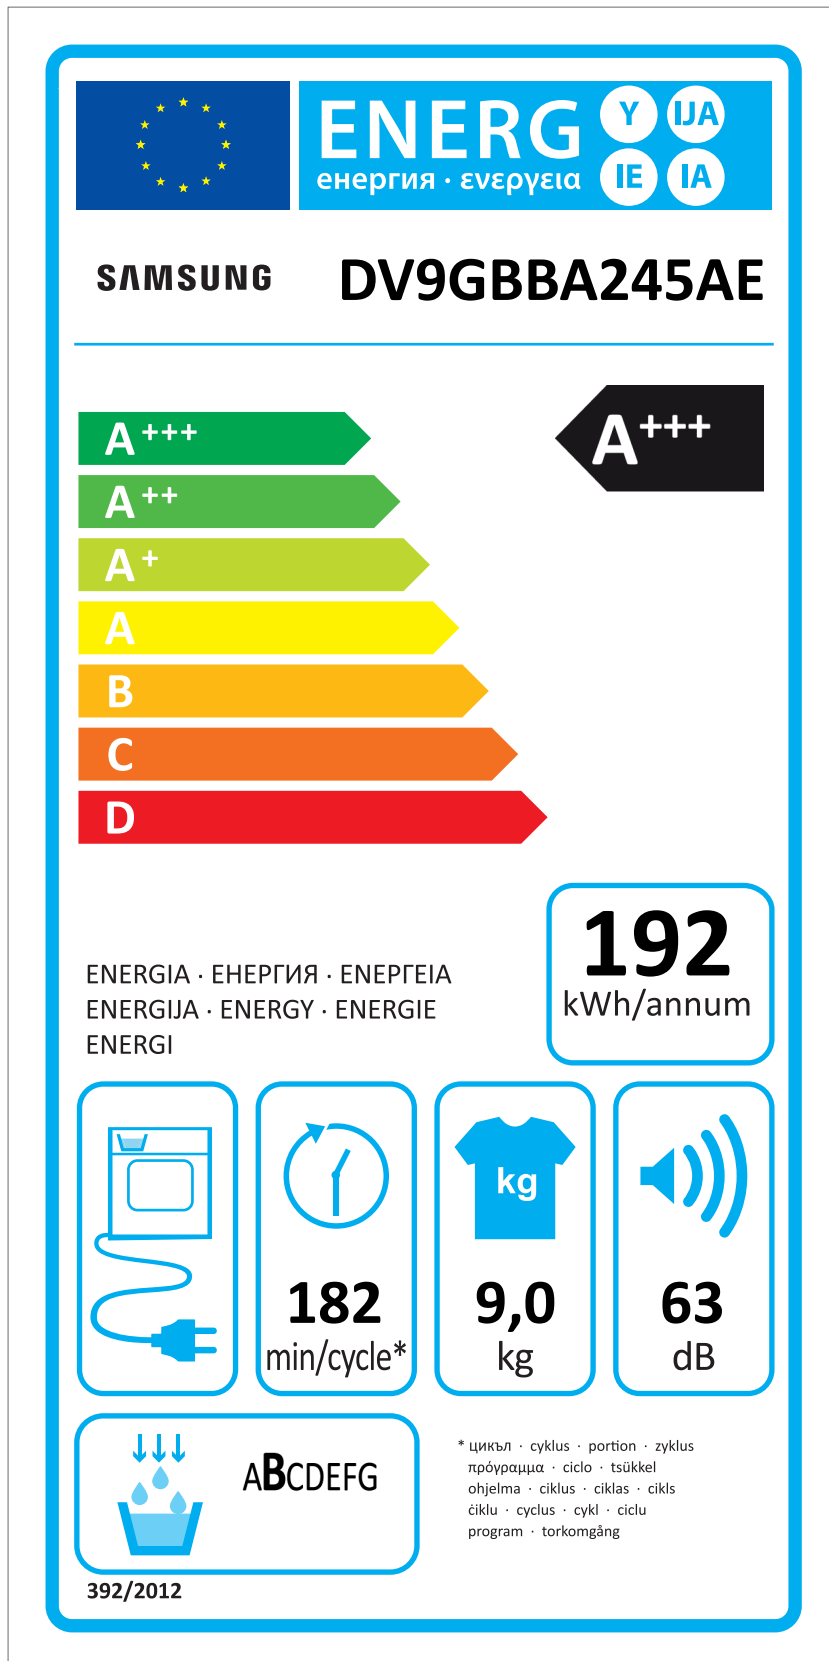

# ERP LABEL ENERGY (DRYER CONDENSER TYPE)

CODE : DC68-03225C  
Size : 110 x 220 (mm)  
Material : ART