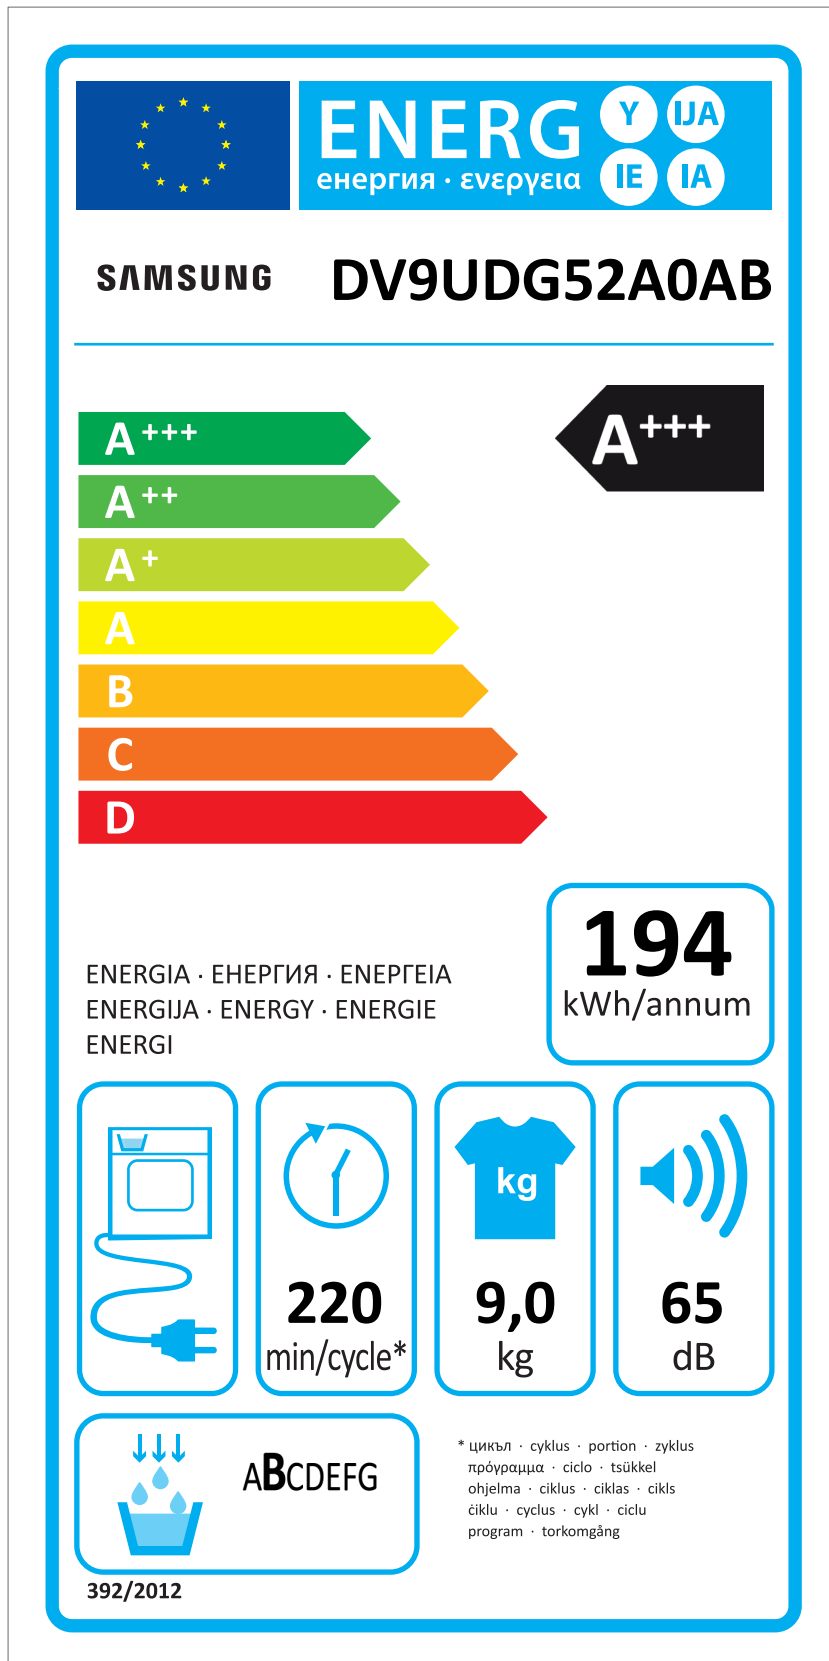

# ERP LABEL ENERGY (DRYER CONDENSER TYPE)

CODE : DC68-03225C  
Size : 110 x 220 (mm)  
Material : ART