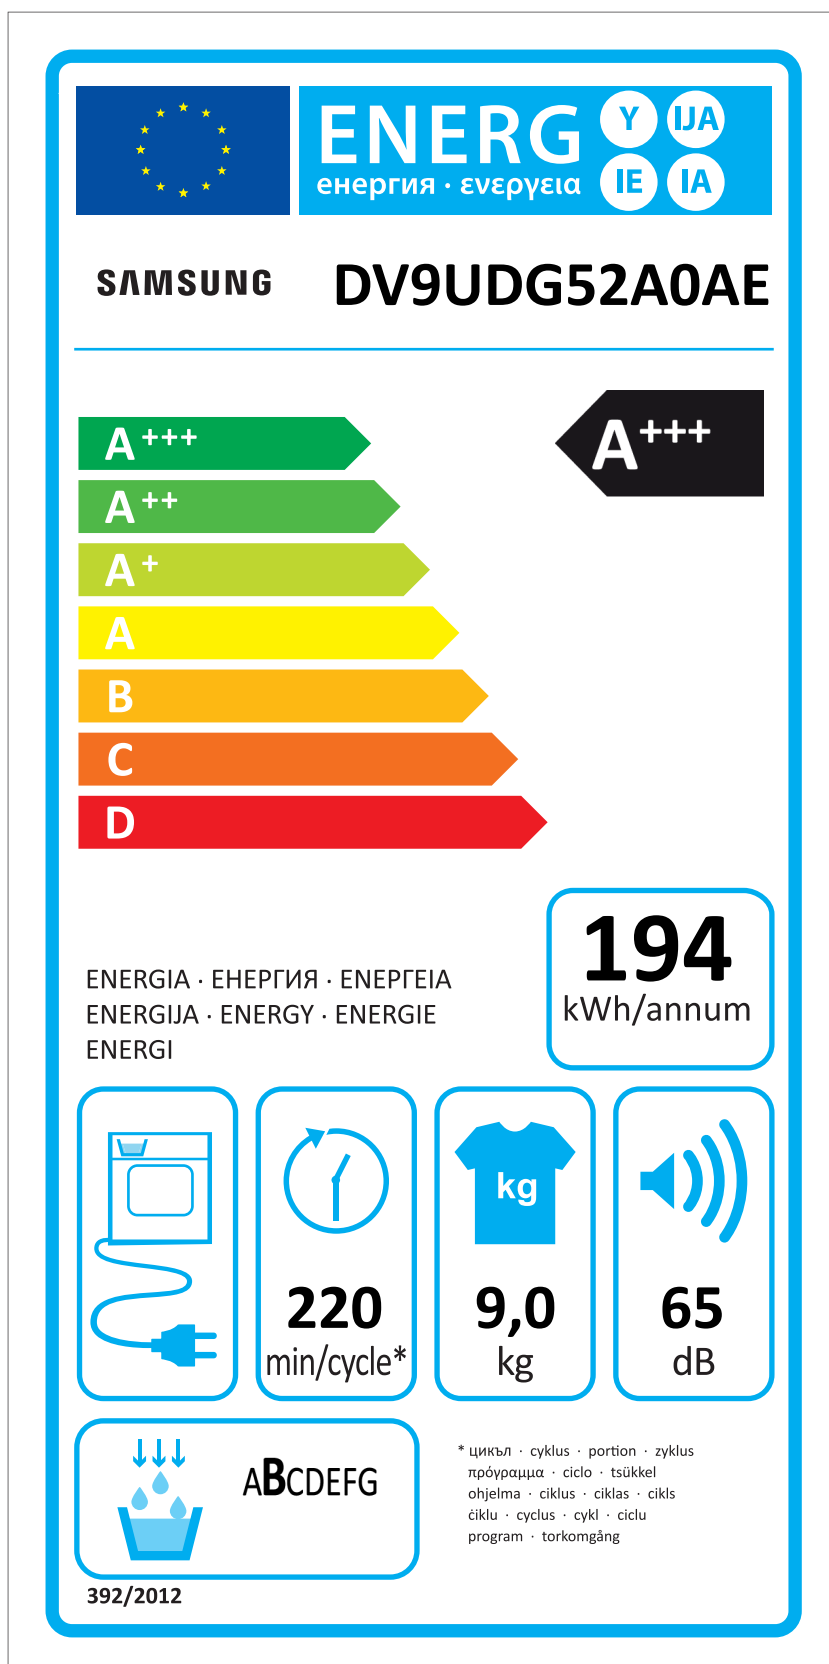

# ERP LABEL ENERGY (DRYER CONDENSER TYPE)

CODE : DC68-03225C  
Size : 110 x 220 (mm)  
Material : ART