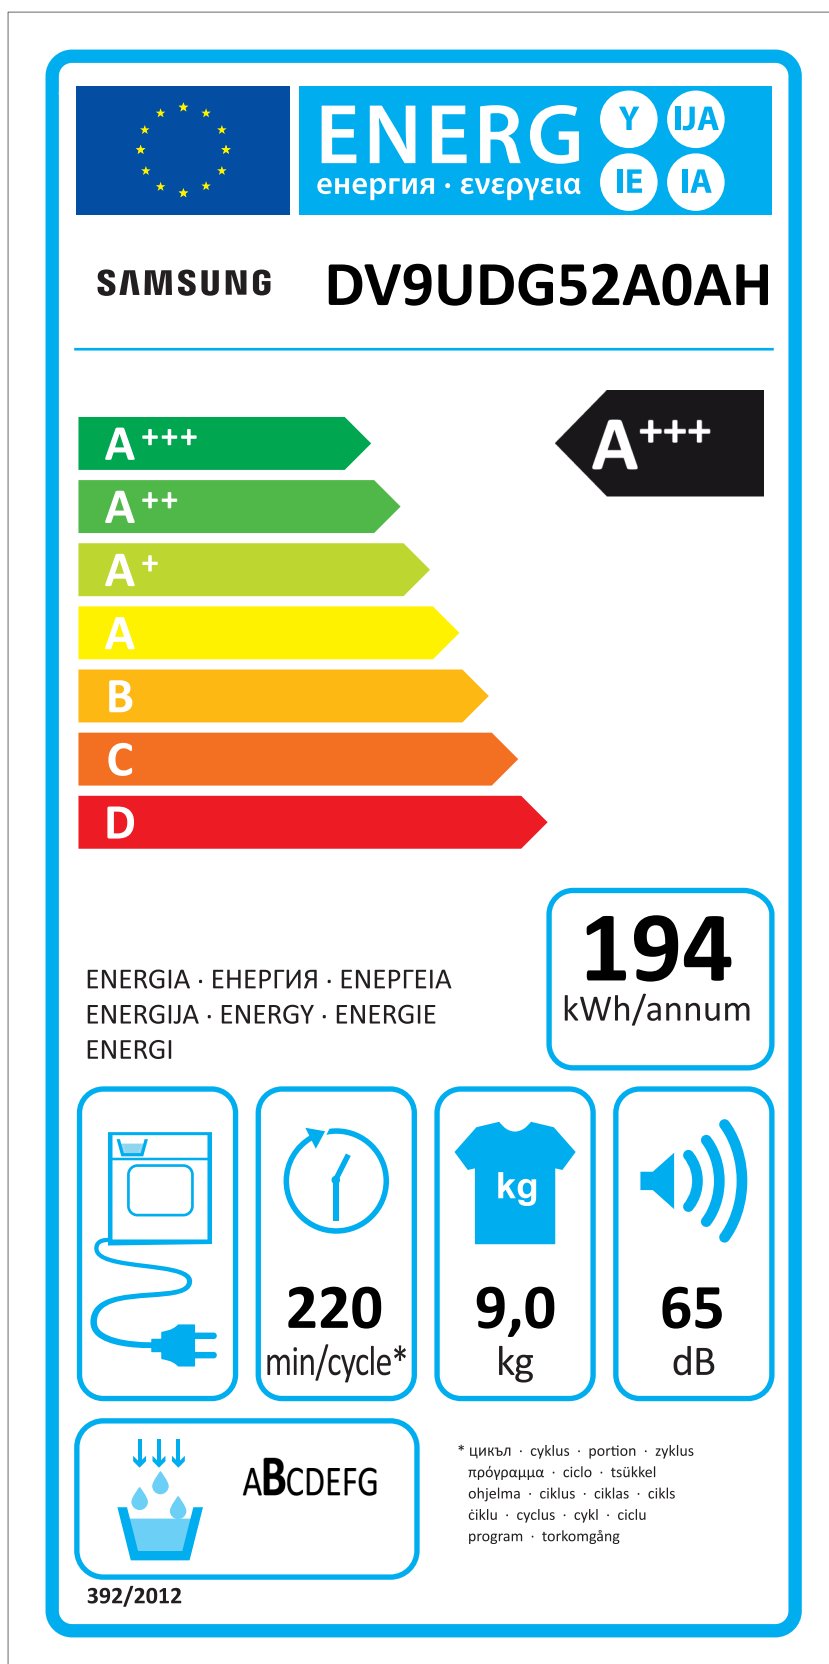

ERP LABEL ENERGY (DRYER CONDENSER TYPE)

CODE : DC68-03225C
Size : 110 x 220 (mm)
Material : ART