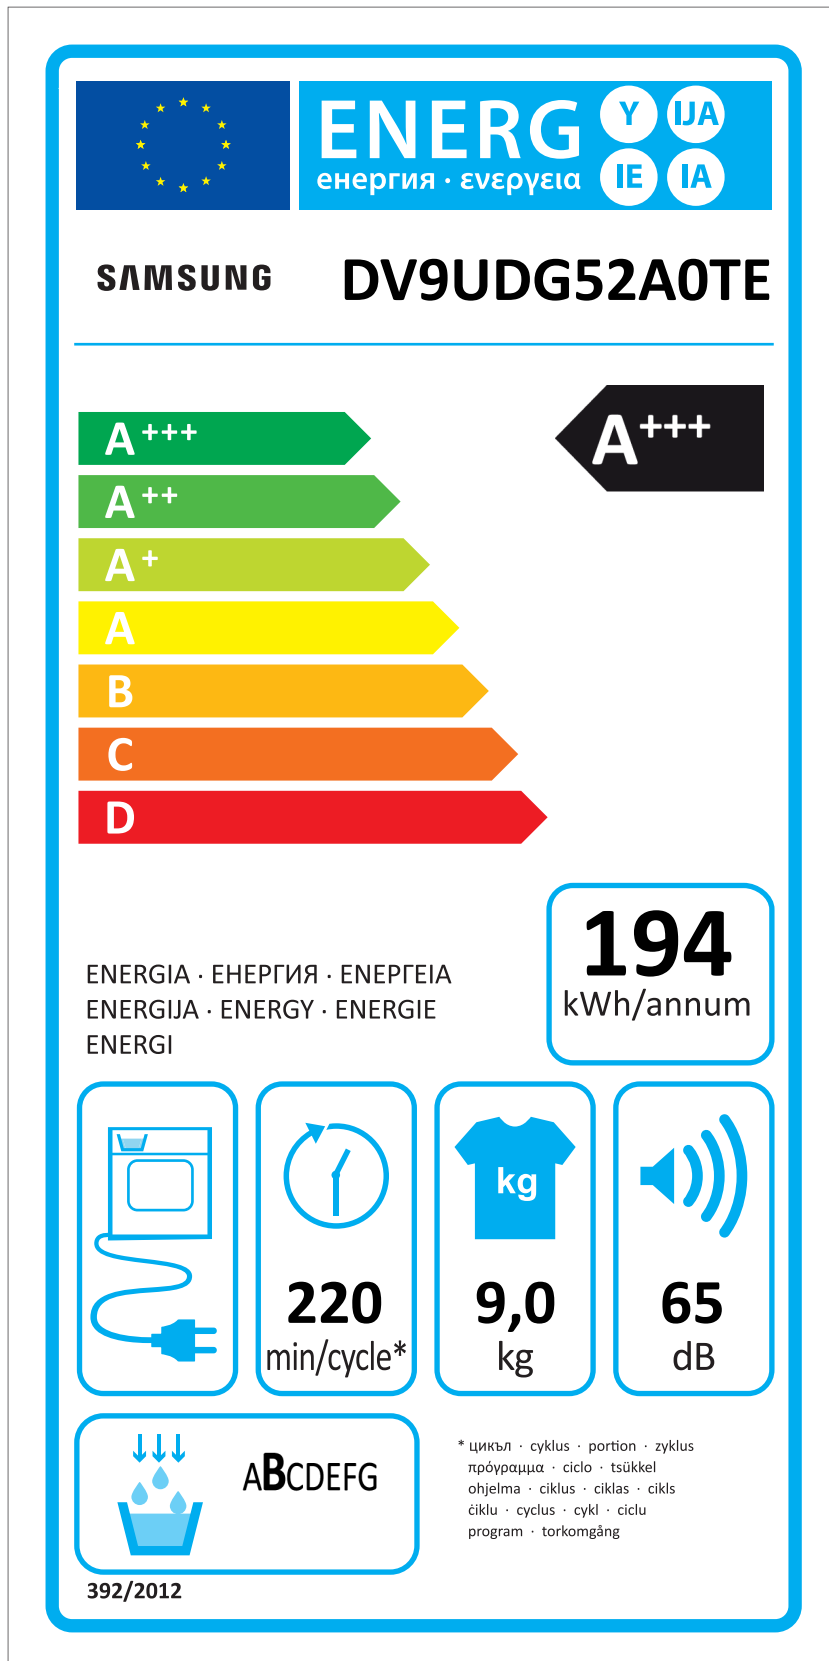

ERP LABEL ENERGY (DRYER CONDENSER TYPE)

CODE : DC68-03225C
Size : 110 x 220 (mm)
Material : ART