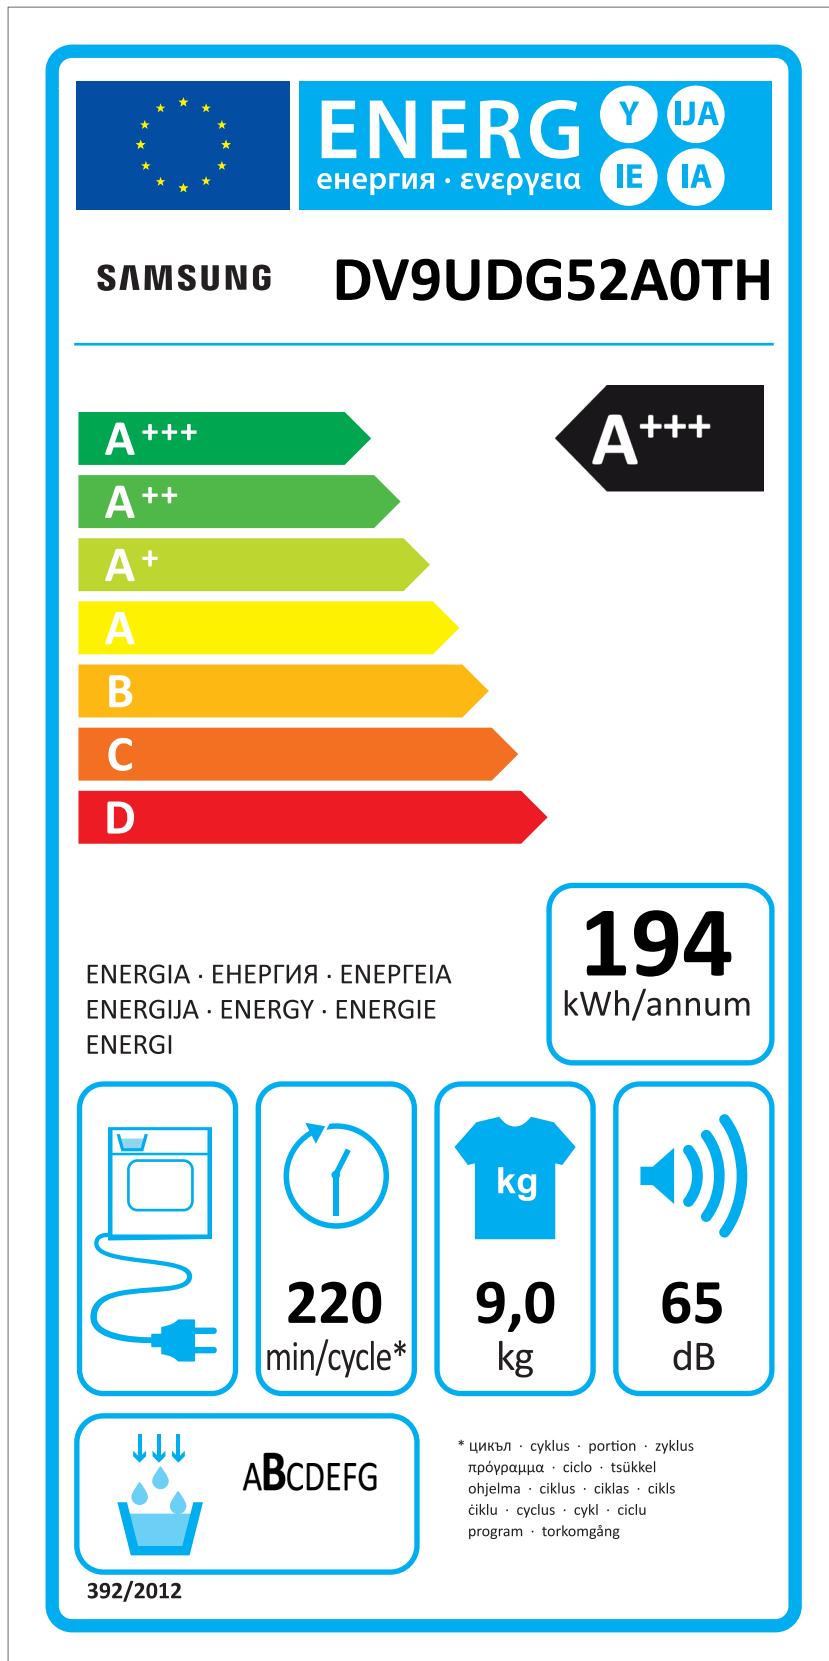

ERP LABEL ENERGY (DRYER CONDENSER TYPE)

CODE : DC68-03225C
Size : 110 x 220 (mm)
Material : ART