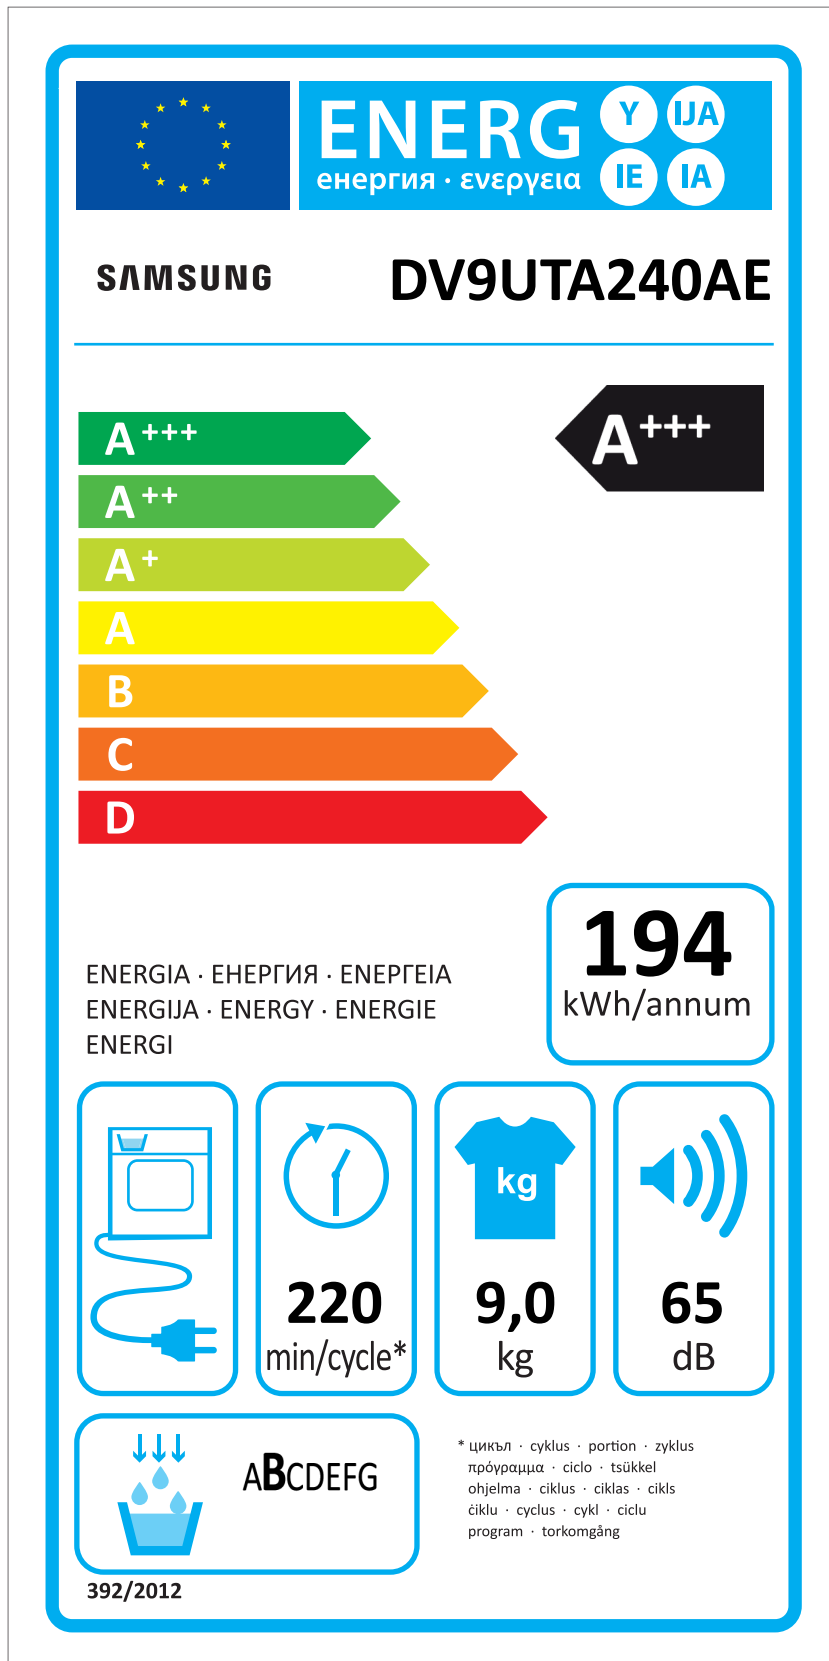

ERP LABEL ENERGY (DRYER CONDENSER TYPE)

CODE : DC68-03225C
Size : 110 x 220 (mm)
Material : ART