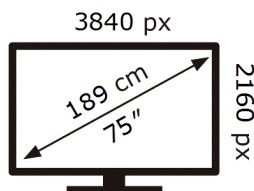

ENERG

Samsung

GMR75R85HAU

107 kWh/1000h

ABCDEF **G**

242 kWh/1000h

2019/2013