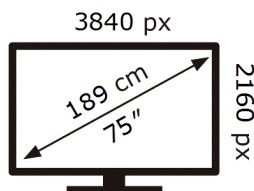

ENERG

Samsung

GMR75R95HAT

107 kWh/1000h

ABCDEF **G**

360 kWh/1000h

2019/2013