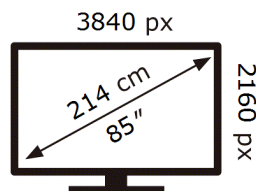

ENERG

Samsung

GMR85R95HAT

129 kWh/1000h

ABCDEF **G**

420 kWh/1000h

2019/2013