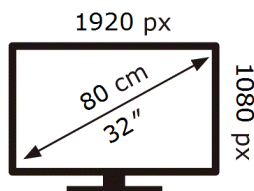

ENERG

Samsung

GQ32LS03CBU

27 kWh/1000h

ABCDEF **G**

49 kWh/1000h

2019/2013