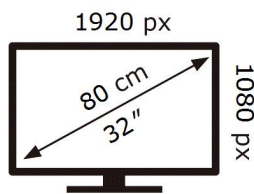

**ENERG**

**SAMSUNG**

GQ32LS03TBK

**60** kWh/1000h

ABCDEF **G**

**HDR**

**65** kWh/1000h

2019/2013