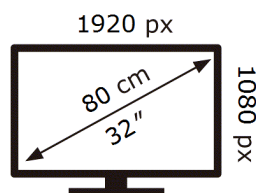

ENERG

Samsung

GQ32Q50AEU

27 kWh/1000h

ABCDEF **G**

44 kWh/1000h

2019/2013