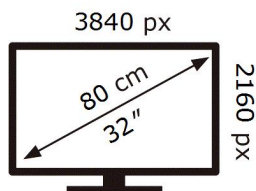

ENERG 

SAMSUNG

GQ32Q50RGU

92 kWh/1000h

ABCDEF **G**

100 kWh/1000h

2019/2013