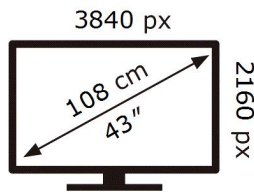

ENERG

SAMSUNG

GQ43LS01BGU

54 kWh/1000h

ABCDEF **G**

HDR

116 kWh/1000h

2019/2013