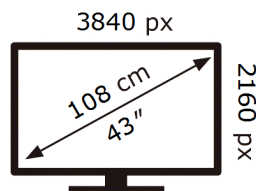

ENERG ⚡

Samsung

GQ43LS01DAU

54 kWh/1000h

ABCDEF **G**

117 kWh/1000h

2019/2013