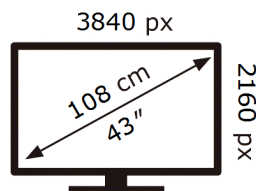

ENERG 

Samsung

GQ43LS01DBU

54 kWh/1000h

ABCDEF **G**

117 kWh/1000h

2019/2013