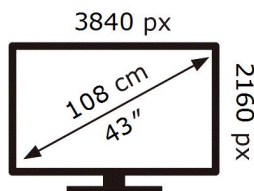

ENERG

SAMSUNG

GQ43LS01TAU

67 kWh/1000h

ABCDEF **G**

HDR

95 kWh/1000h

2019/2013