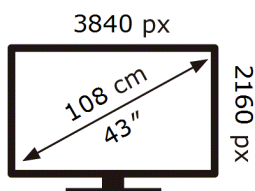

ENERG 

Samsung

GQ43LS03FAU

52 kWh/1000h

ABCDEF **G**

114 kWh/1000h

2019/2013