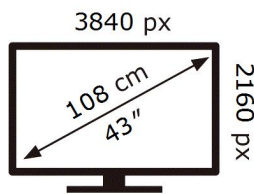

ENERG

SAMSUNG

GQ43LS05TCU

67 kWh/1000h

ABCDEF **G**

97 kWh/1000h

2019/2013