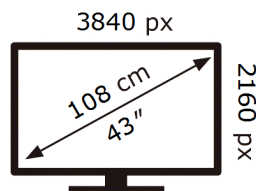

ENERG ⚡

Samsung

GQ43Q74DAU

50 kWh/1000h

ABCDEF **G**

101 kWh/1000h

2019/2013