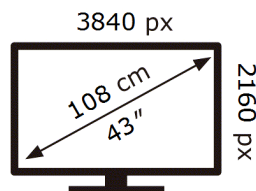

**ENERG** 

**Samsung**

GQ43QN71HAU

**45** kWh/1000h

ABCDEF **G**

**105** kWh/1000h

2019/2013