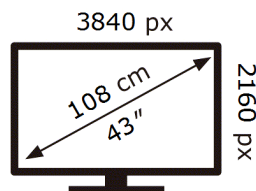

# ENERG

Samsung

GQ43QN93DAT

**51** kWh/1000h

ABCDEF **G**

**106** kWh/1000h

2019/2013