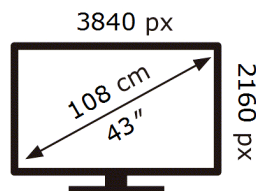

ENERG ⚡

Samsung

GQ43QN94DAT

51 kWh/1000h

ABCDEF **G**

106 kWh/1000h

2019/2013