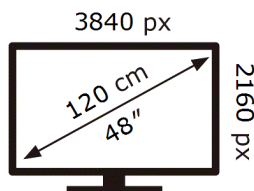

ENERG

Samsung

GQ48S82HAE

62 kWh/1000h

ABCDEF **G**

106 kWh/1000h

2019/2013