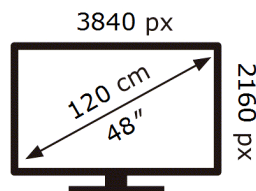

ENERG

Samsung

GQ48S83HAE

62 kWh/1000h

ABCDEF **G**

106 kWh/1000h

2019/2013