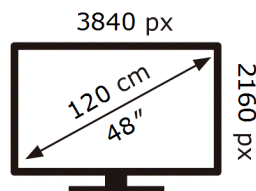

ENERG ⚡

Samsung

GQ48S90DAE

66 kWh/1000h

ABCDEF **G**

103 kWh/1000h

2019/2013