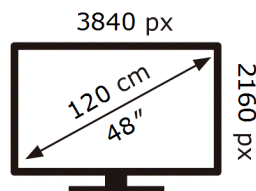

**ENERG** ⚡

Samsung

GQ48S92DAE

**66** kWh/1000h

ABCDEF **G**

**103** kWh/1000h

2019/2013