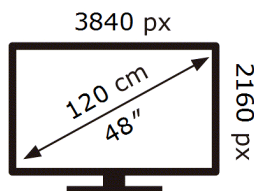

ENERG 

Samsung

GQ48S93DAE

66 kWh/1000h

ABCDEF **G**

103 kWh/1000h

2019/2013