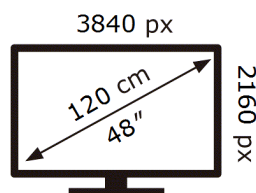

ENERG

Samsung

GQ48S93HAE

62 kWh/1000h

ABCDEF **G**

132 kWh/1000h

2019/2013