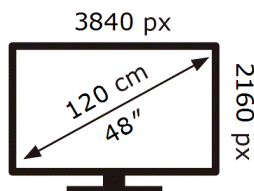

**ENERG** ⚡

Samsung

GQ48S94DAE

**66** kWh/1000h

ABCDEF **G**

**103** kWh/1000h

2019/2013