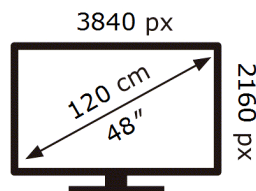

ENERGY

Samsung

GQ48S94HAE

62 kWh/1000h

ABCDEF **G**

132 kWh/1000h

2019/2013