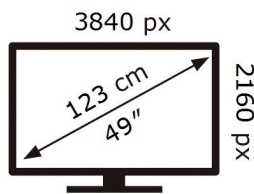

ENERG

SAMSUNG

GQ49Q80TGT

148 kWh/1000h

ABCDEF **G**

180 kWh/1000h

2019/2013