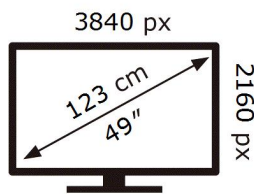

ENERG

SAMSUNG

GQ49Q84TGT

148 kWh/1000h

ABCDEF **G**

180 kWh/1000h

2019/2013