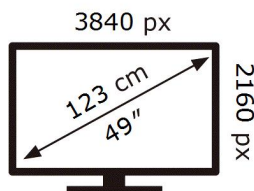

ENERG

SAMSUNG

GQ49Q85TGT

148 kWh/1000h

ABCDEF **G**

180 kWh/1000h

2019/2013