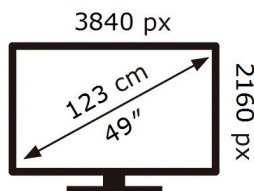

ENERG

SAMSUNG

GQ49Q87TGT

148 kWh/1000h

ABCDEF **G**

180 kWh/1000h

2019/2013