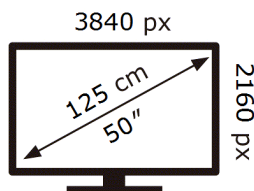

ENERG 

Samsung

GQ50Q64DAU

52 kWh/1000h

ABCDEF **G**

102 kWh/1000h

2019/2013