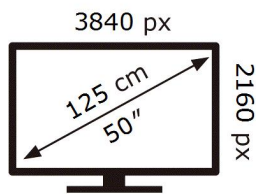

**ENERG**

**SAMSUNG**

GQ50Q64TGU

**87** kWh/1000h

ABCDEF **G**

**HDR**

**97** kWh/1000h

2019/2013