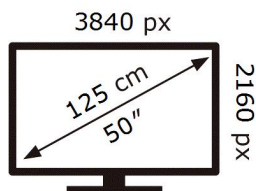

ENERG

SAMSUNG

GQ50Q74BAU

68 kWh/1000h

ABCDEF **G**

102 kWh/1000h

2019/2013