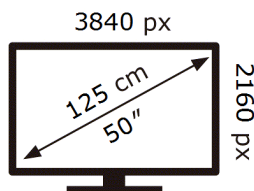

ENERG 

Samsung

GQ50Q80DAT

69 kWh/1000h

ABCDEF **G**

202 kWh/1000h

2019/2013