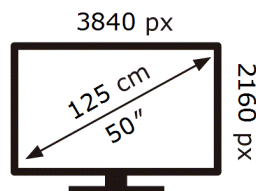

**ENERG** ⚡

Samsung

GQ50QE1DAU

**52** kWh/1000h

ABCDEF **G**

**115** kWh/1000h

2019/2013