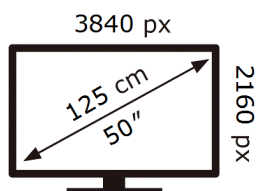

ENERG 

Samsung

GQ50QN94DAT

61 kWh/1000h

ABCDEF **G**

133 kWh/1000h

2019/2013