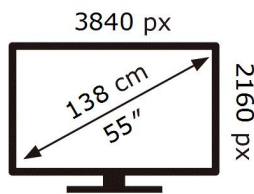

ENERG

SAMSUNG

GQ55LS01BAU

110 kWh/1000h

ABCDEF **G**

161 kWh/1000h

2019/2013